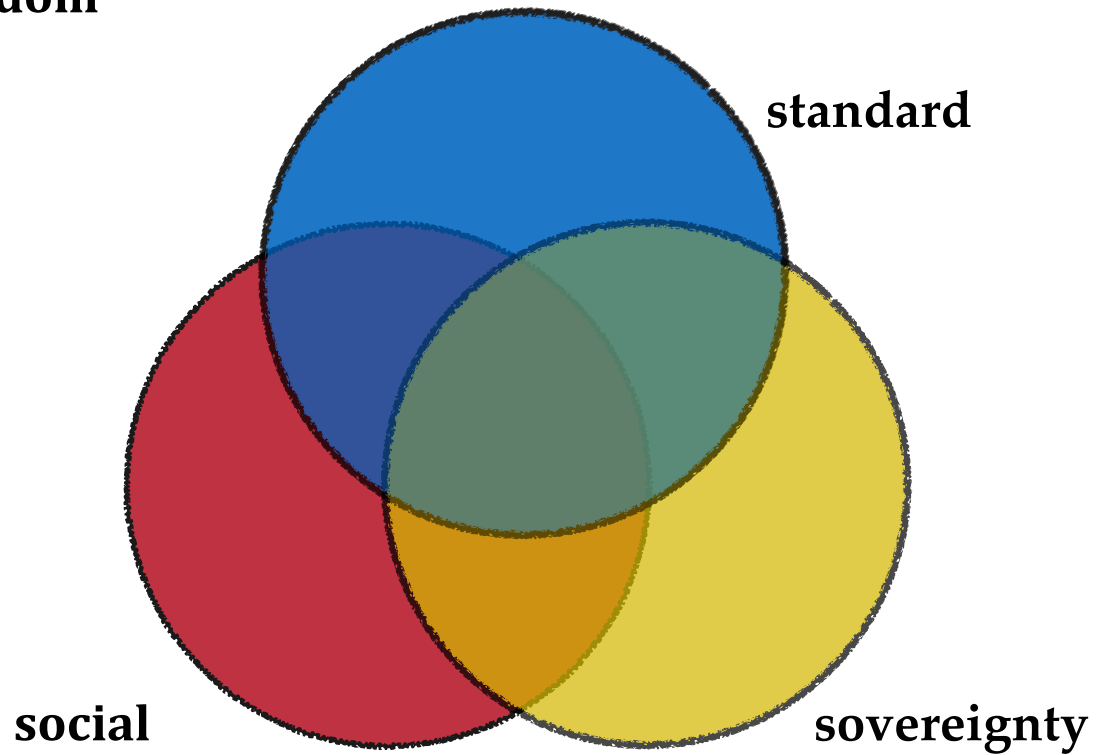

Handwritten text on the right page, consisting of approximately 15 lines of cursive script. The text is dense and fills most of the page area.

Culture

Bible

Culture

*identify
biblical themes*

Bible

Culture

*interconnect
cultural themes*

阶层

authority

power

hierarchy

WHAT IS AN HONOR-SHAME PERSPECTIVE?

WHAT IS AN HONOR-SHAME PERSPECTIVE?

Culture

Bible

Culture

*interconnect
cultural themes*

biblical themes

cultural themes

**Biblically
Faithful**

**Culturally
Meaningful**

JacksonWu.org

Twitter: JacksonWu4China