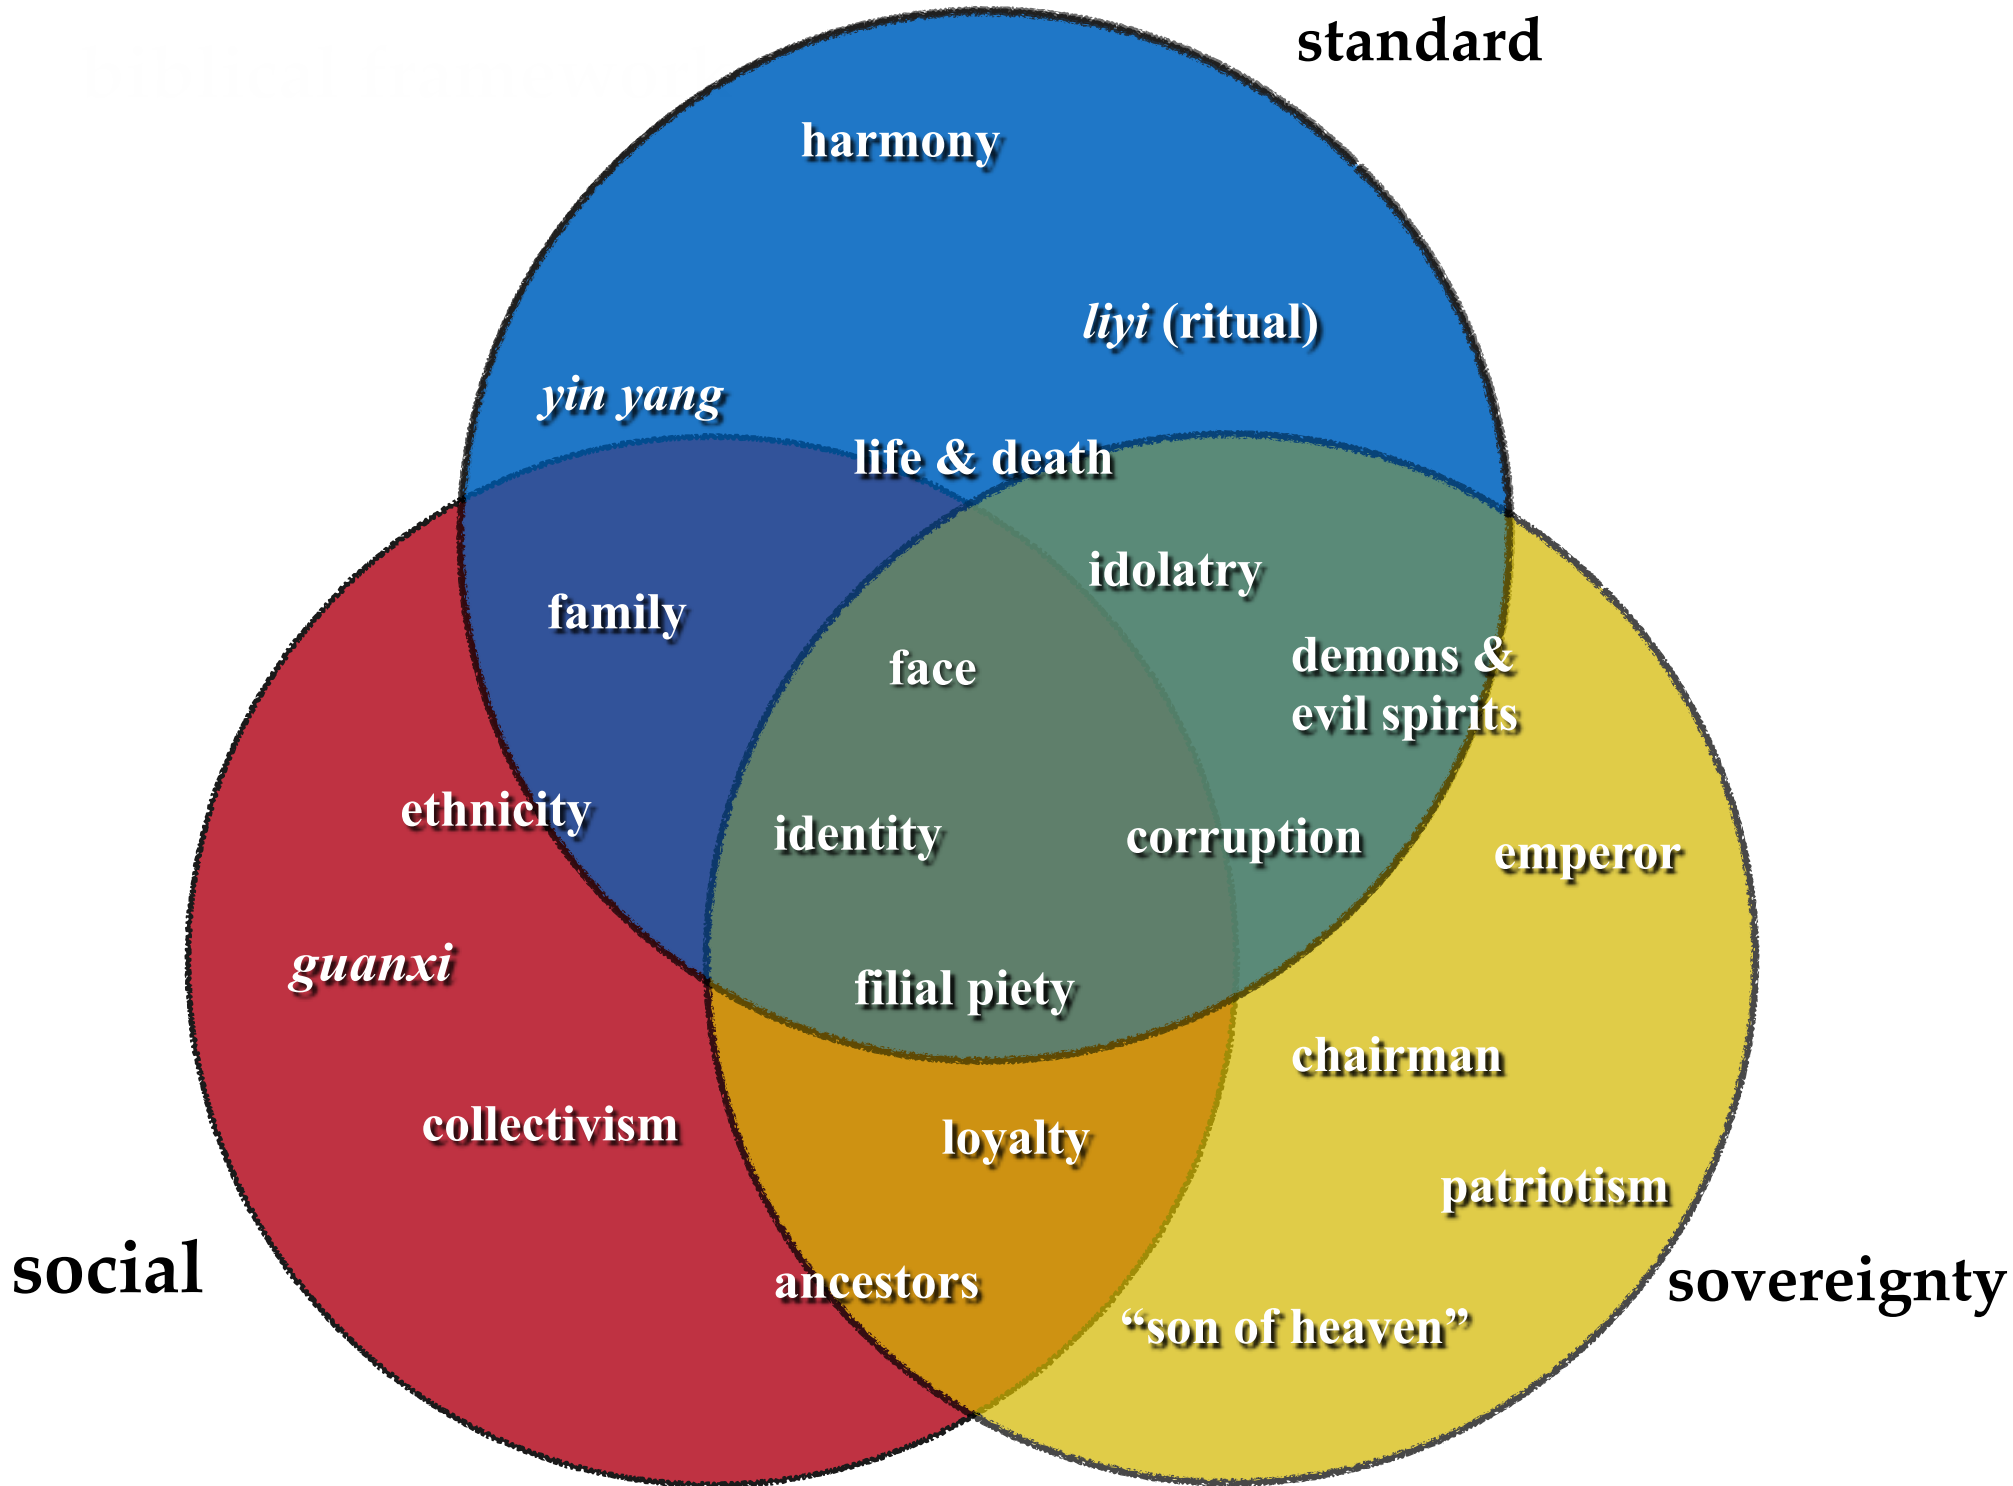

WHAT IS AN HONOR-SHAME PERSPECTIVE?

What is **standard**?

WHAT IS AN HONOR-SHAME PERSPECTIVE?

“**what is**” orients value and worth **“what should be”**

WHAT IS AN HONOR-SHAME PERSPECTIVE?

What is **social**?

WHAT IS AN HONOR-SHAME PERSPECTIVE?

WHAT IS AN HONOR-SHAME PERSPECTIVE?

WHAT IS AN HONOR-SHAME PERSPECTIVE?

WHAT IS AN HONOR-SHAME PERSPECTIVE?

WHAT IS AN HONOR-SHAME PERSPECTIVE?

What is **sovereign**?

WHAT IS AN HONOR-SHAME PERSPECTIVE?

阶层

authority

power

hierarchy

WHAT IS AN HONOR-SHAME PERSPECTIVE?

WHAT IS AN HONOR-SHAME PERSPECTIVE?

Culture

Bible

Culture

*interconnect
cultural themes*

biblical themes

cultural themes

**Biblically
Faithful**

**Culturally
Meaningful**

JacksonWu.org

Twitter: JacksonWu4China