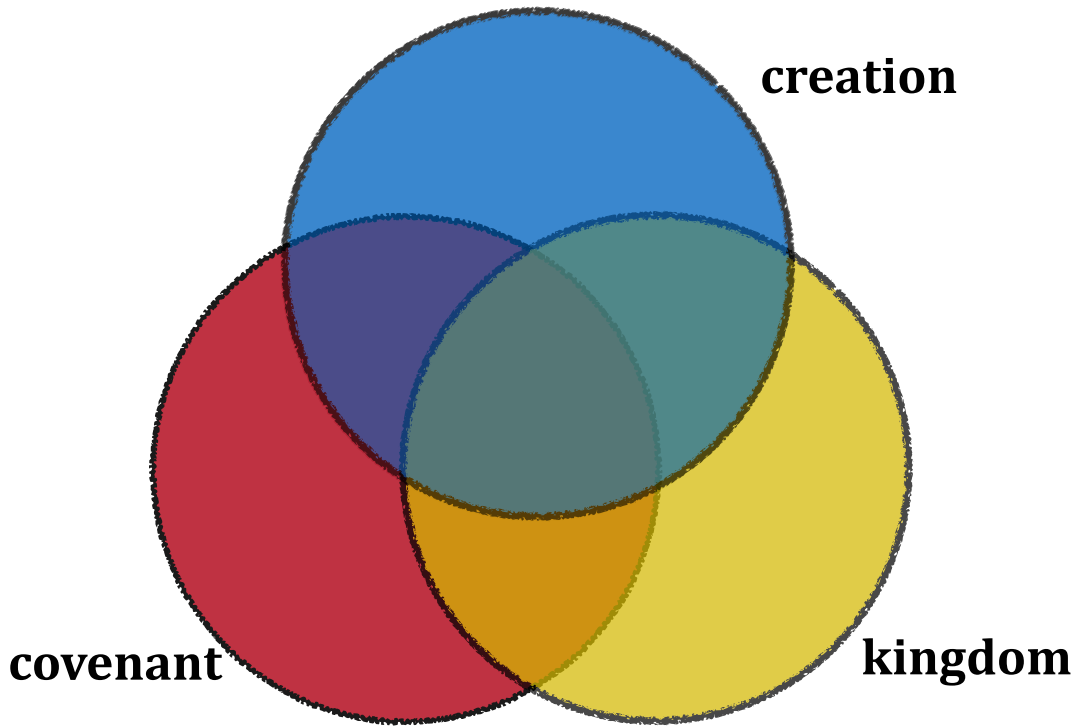

Handwritten text on the right page, consisting of approximately 15 lines of cursive script. The text is dense and fills most of the page area.

Culture

Bible

Culture

*identify
biblical themes*

Bible

Culture

*interconnect
cultural themes*

阶层

authority

power

hierarchy

WHAT IS AN HONOR-SHAME PERSPECTIVE?

WHAT IS AN HONOR-SHAME PERSPECTIVE?

Culture

Bible

Culture

*interconnect
cultural themes*

biblical themes

cultural themes

**Biblically
Faithful**

**Culturally
Meaningful**

JacksonWu.org

Twitter: JacksonWu4China