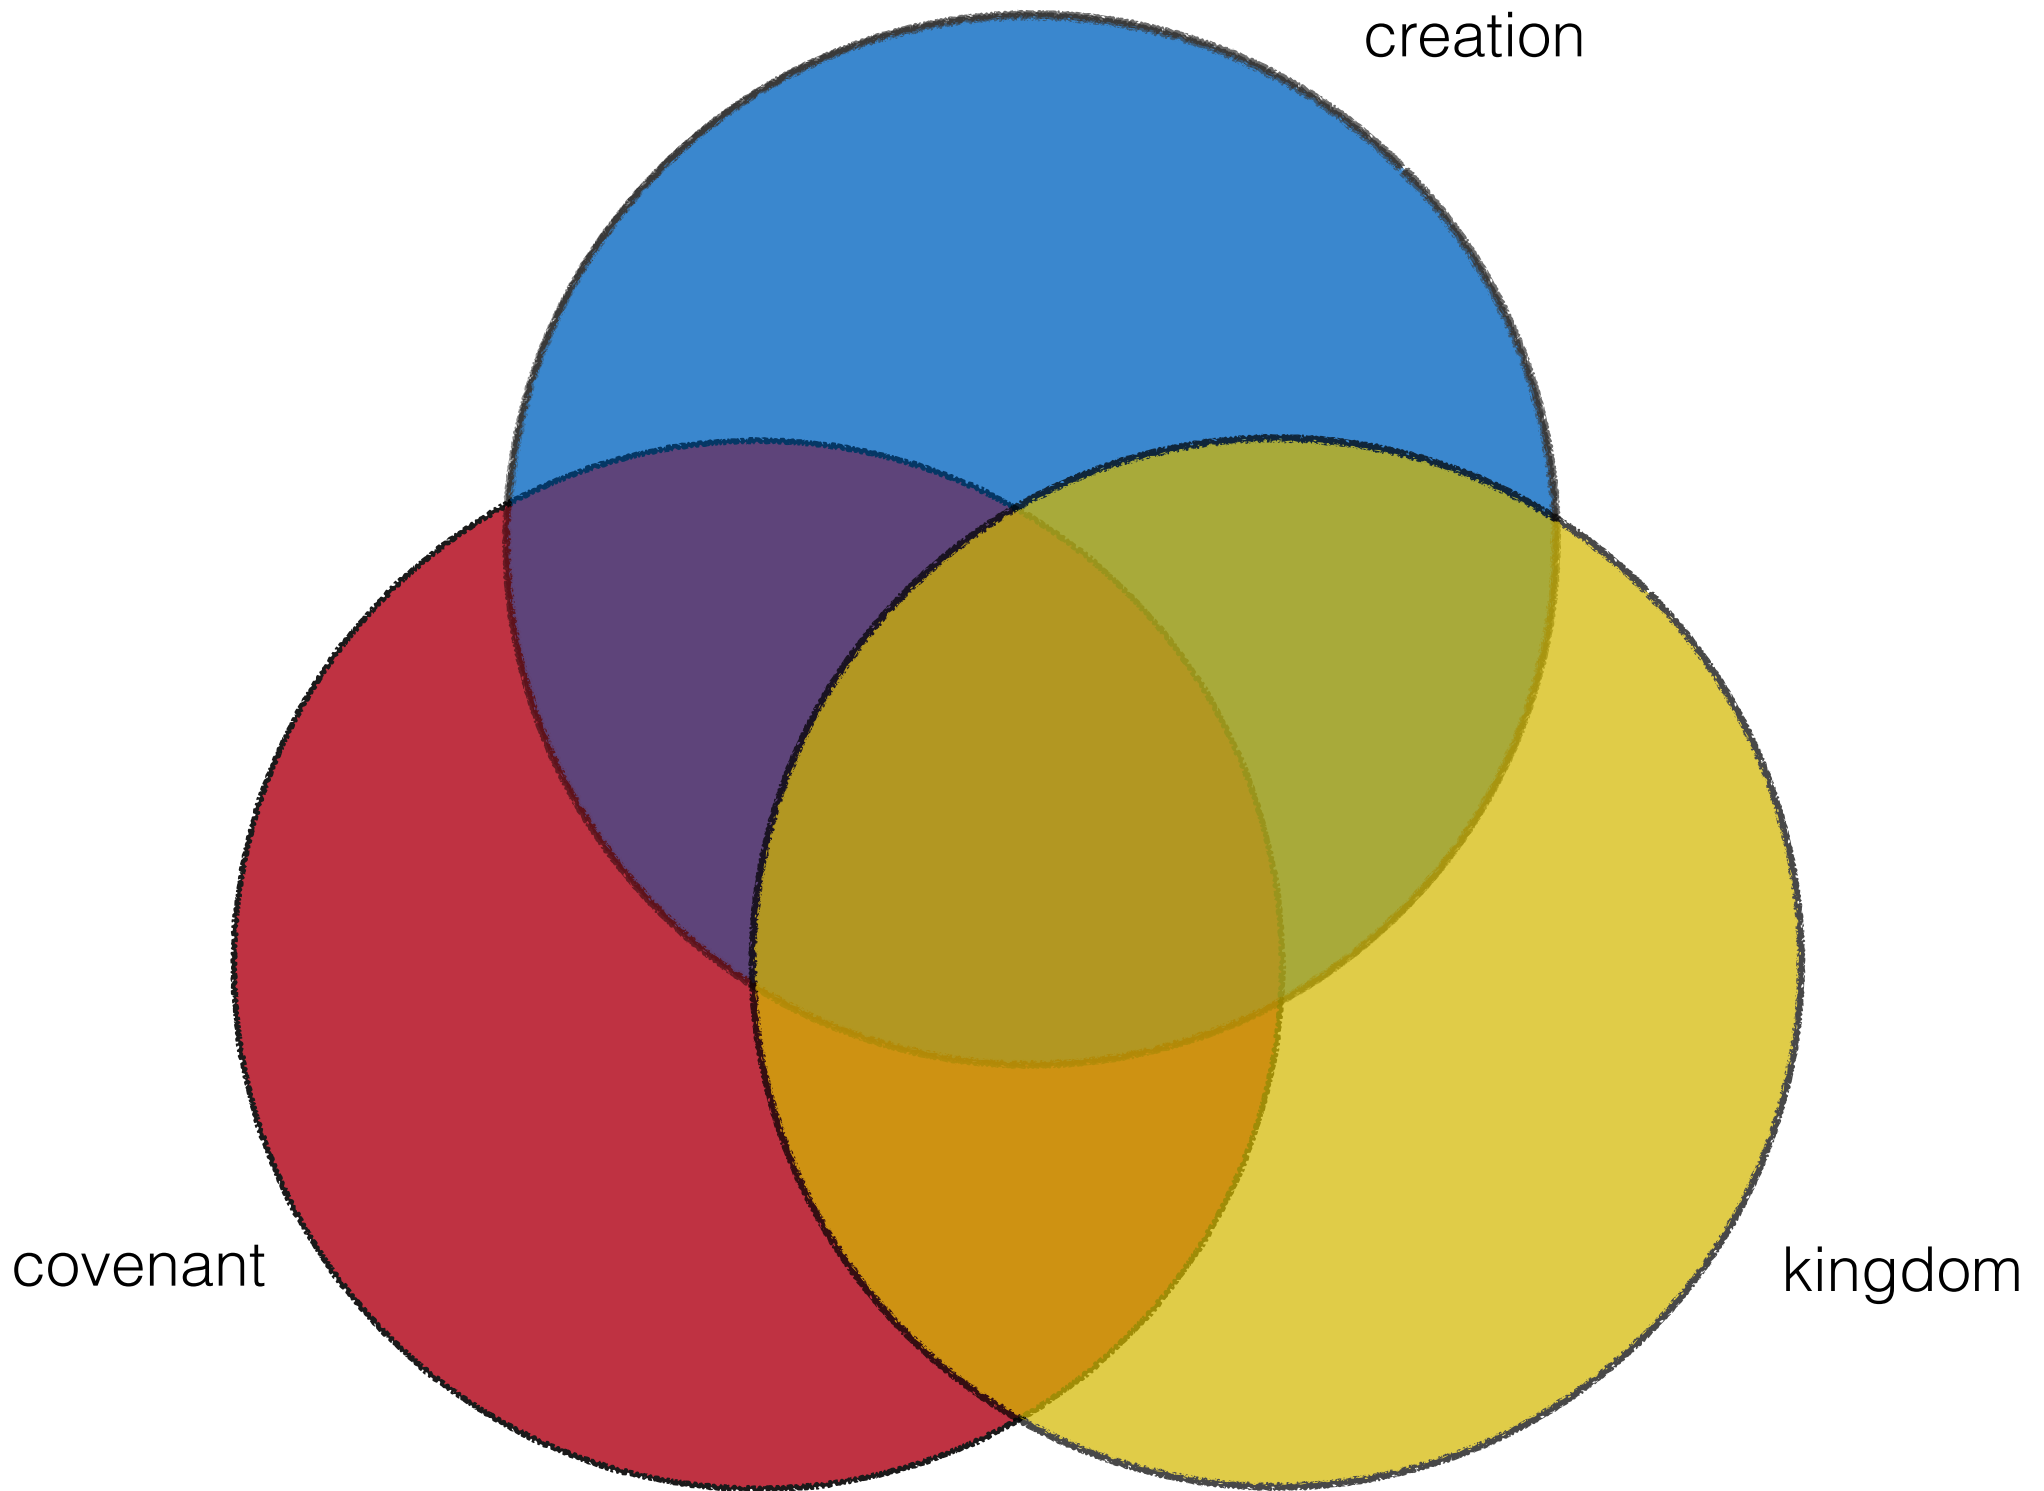

*identify
biblical themes*

Bible

How?

Why?

Gospel

Salvation

If we preach salvation,
are we preaching the gospel?

Gospel Salvation

*The gospel is not merely the message **how** one gets saved. Rather, it is the message one must believe **in order to be saved.***

How do we help connect the dots?

Jesus died for you

God loves you

Handwritten text on the left page, consisting of approximately 15 lines of cursive script. The text is dense and fills most of the page area.

Handwritten text on the right page, consisting of approximately 15 lines of cursive script. The text is dense and fills most of the page area.

Culture

Bible

Culture

*identify
biblical themes*

Bible

Culture

*interconnect
cultural themes*

阶层

authority

power

hierarchy

WHAT IS AN HONOR-SHAME PERSPECTIVE?

WHAT IS AN HONOR-SHAME PERSPECTIVE?

Culture

Bible