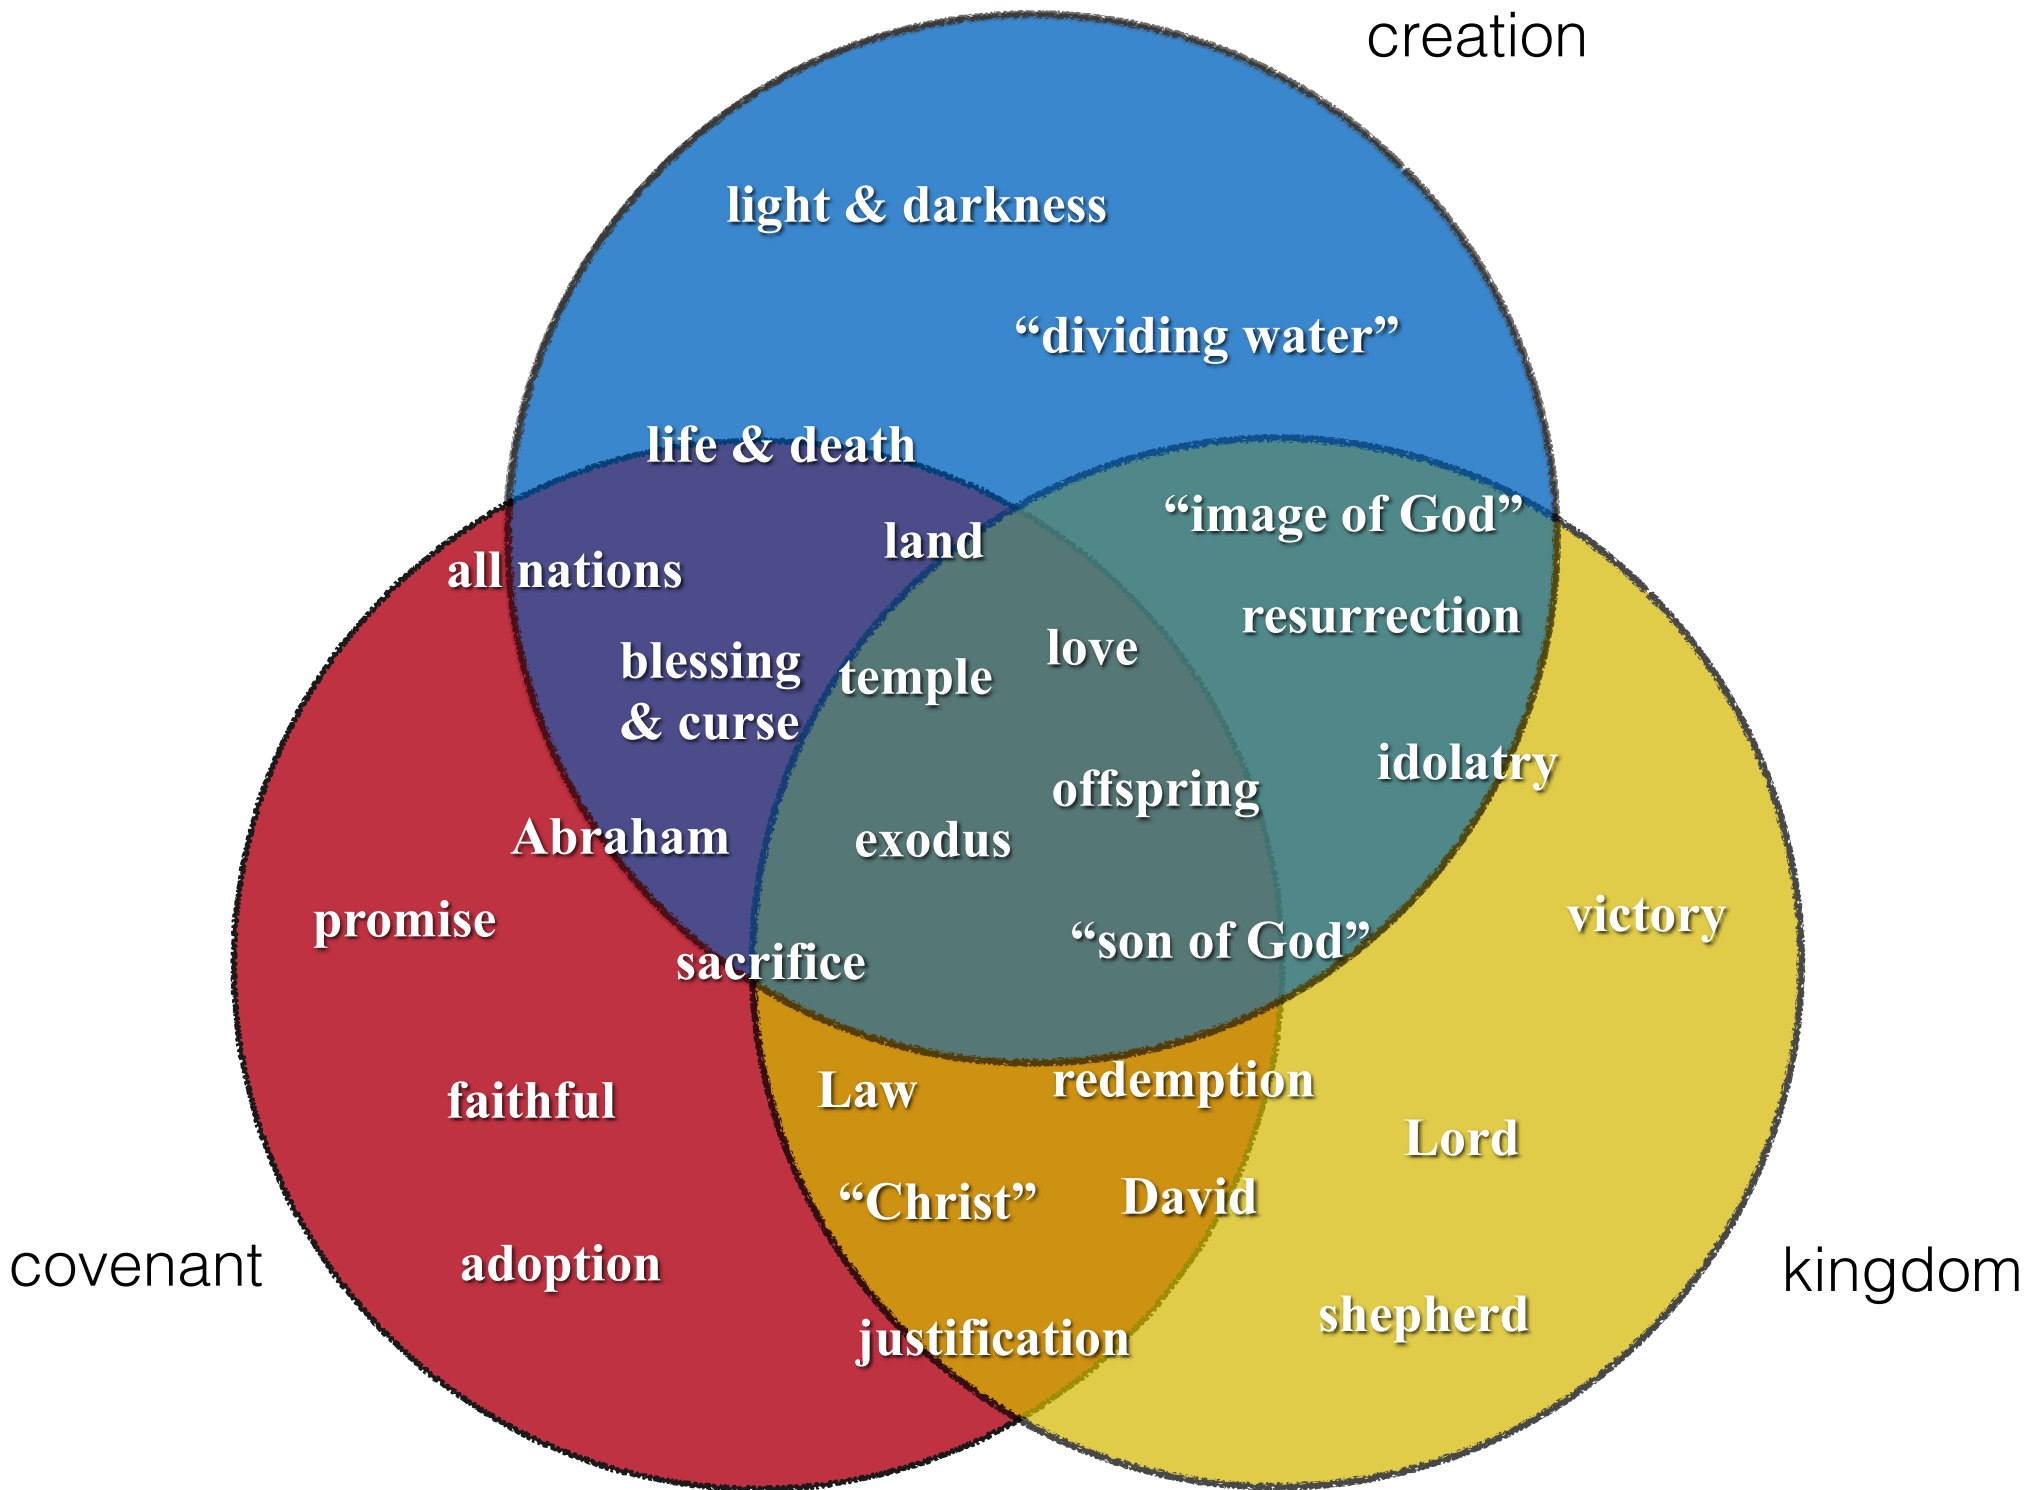

*identify
biblical themes*

Bible

How?

Why?

Gospel

Salvation

If we preach salvation,
are we preaching the gospel?

Gospel Salvation

Handwritten text on the right page, consisting of approximately 15 lines of cursive script. The text is dense and fills most of the page area.

Culture

Bible

Culture

*identify
biblical themes*

Bible

Culture

*interconnect
cultural themes*

honor

shame

honor and shame?

A person wearing a red beanie and a blue t-shirt is seen from behind, holding a white marker and writing on a whiteboard. The whiteboard contains the text "What's the difference between shame and guilt?".

阶层

authority

power

hierarchy

WHAT IS AN HONOR-SHAME PERSPECTIVE?

WHAT IS AN HONOR-SHAME PERSPECTIVE?

Culture

Bible